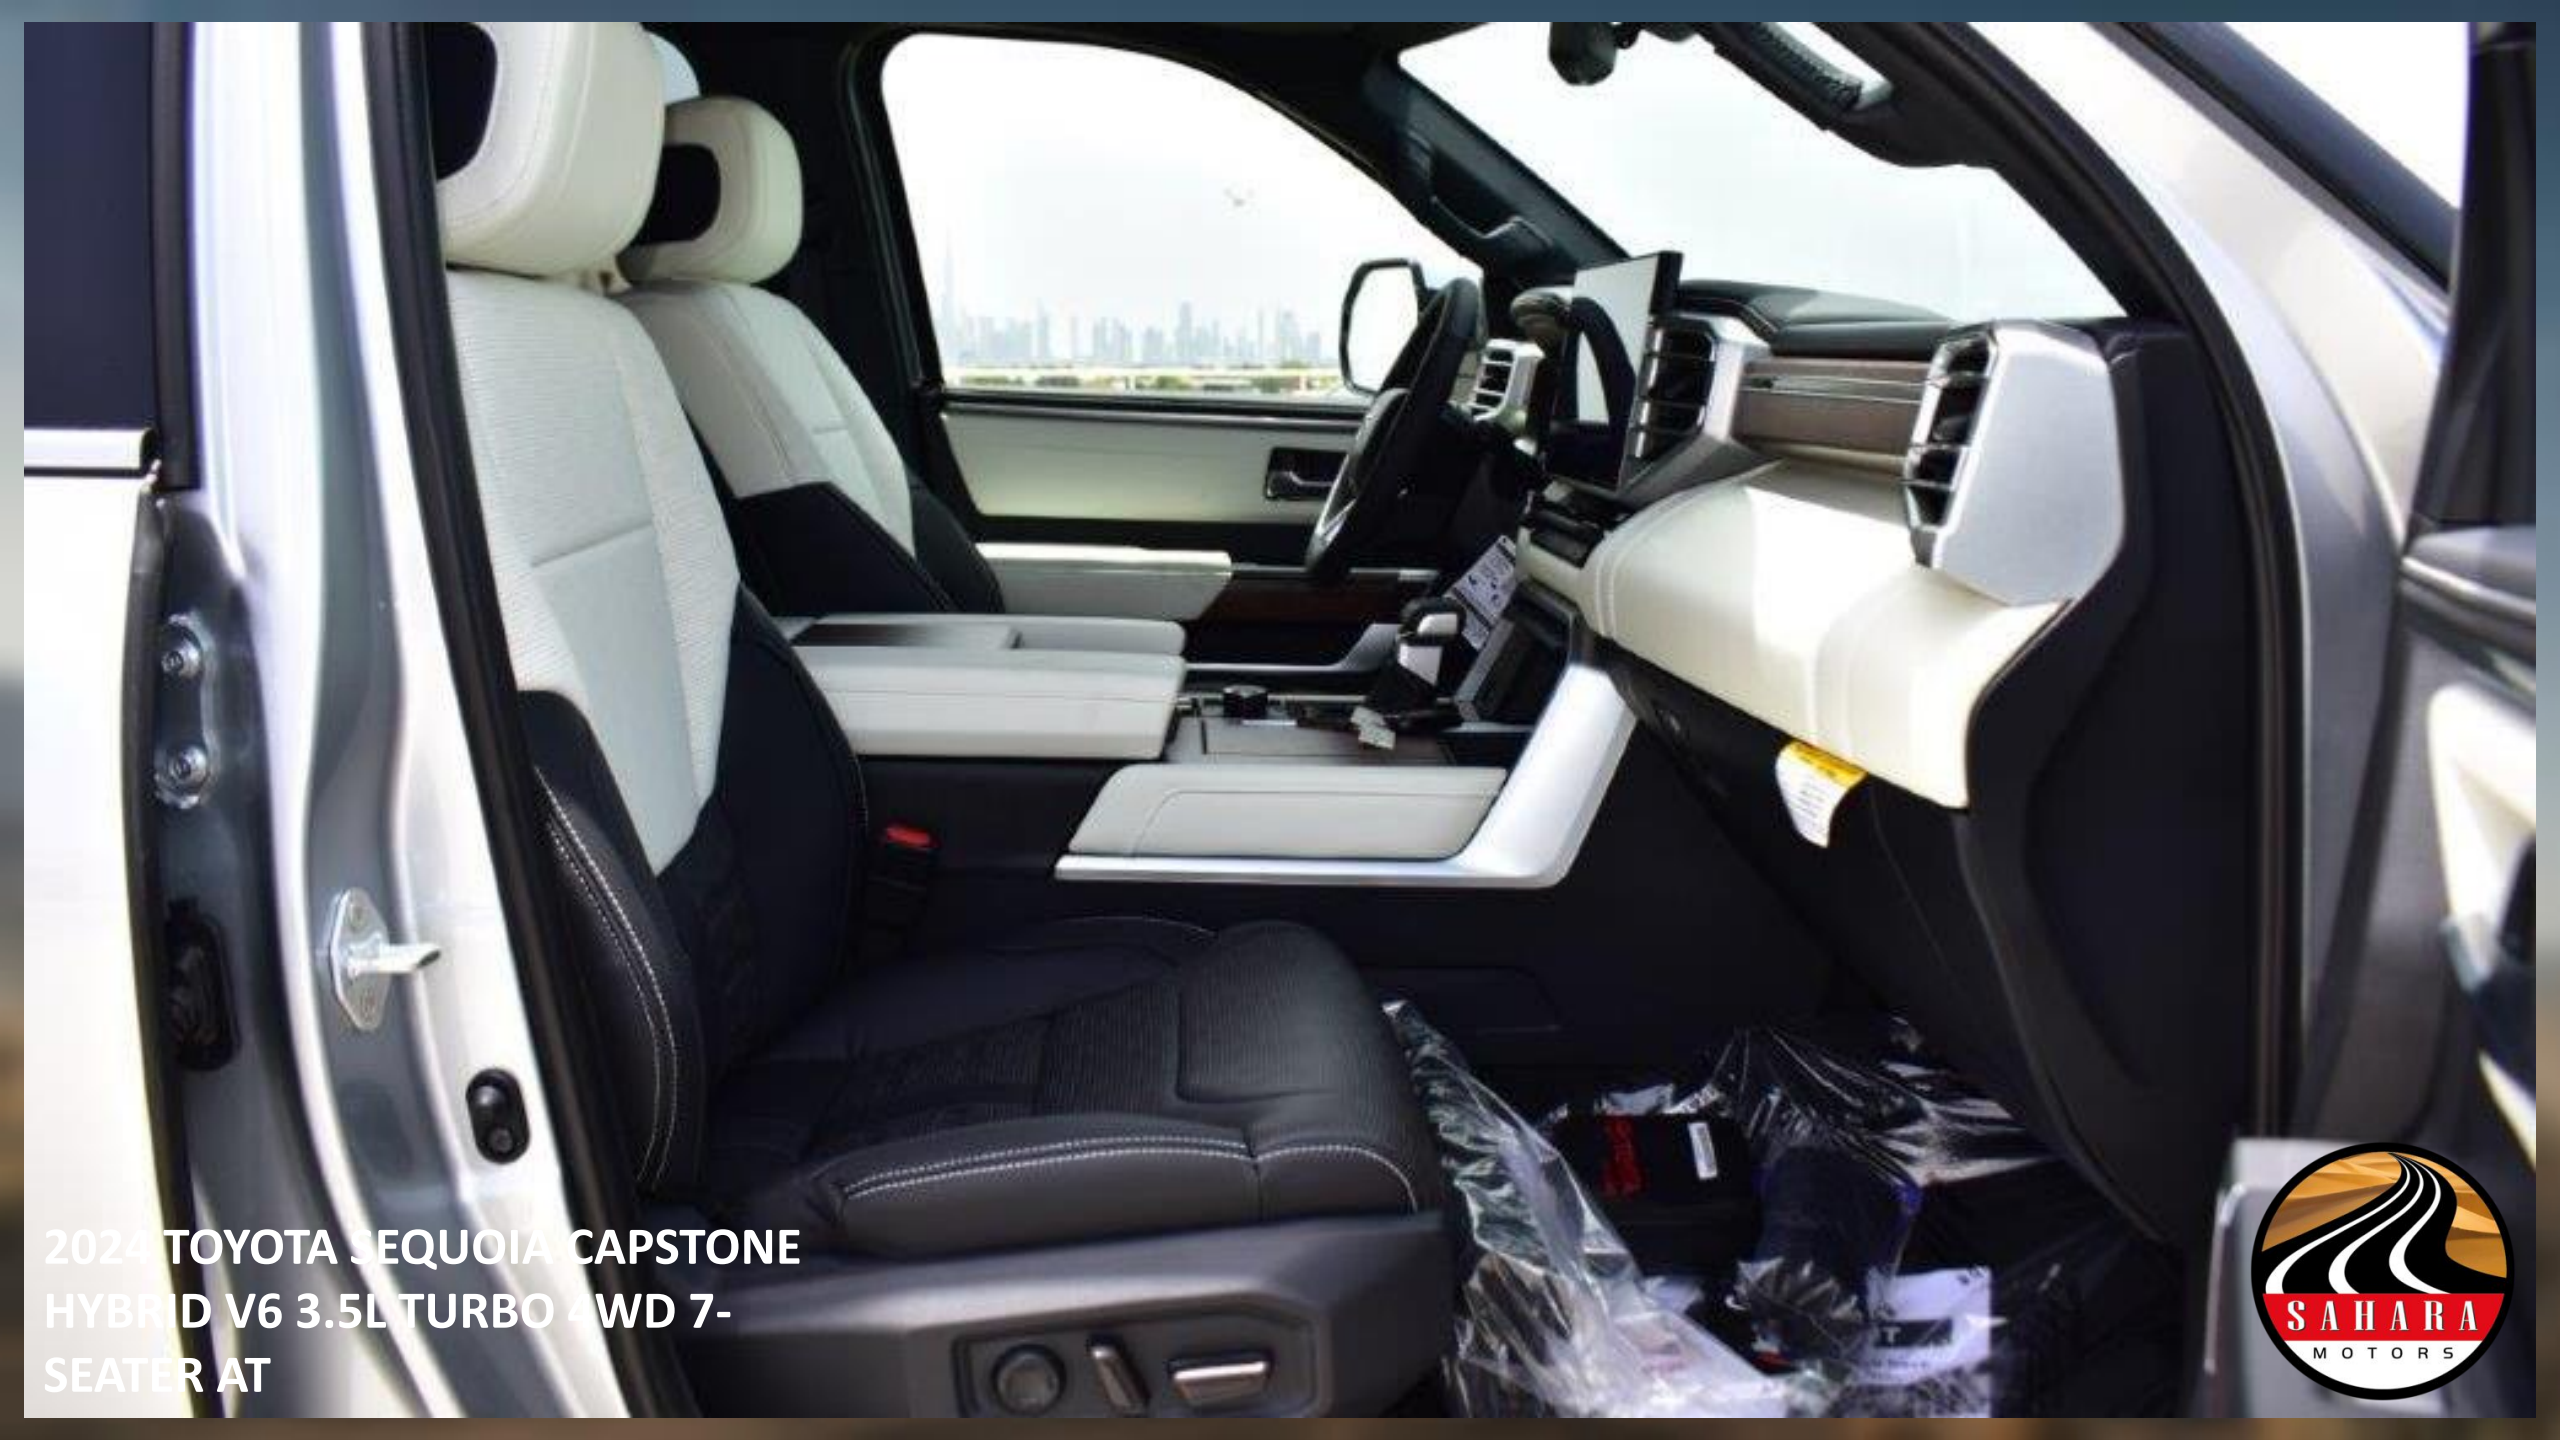

2024 TOYOTA SEQUOIA CAPSTONE
HYBRID V6 3.5L TURBO 4WD 7-
SEATER AT